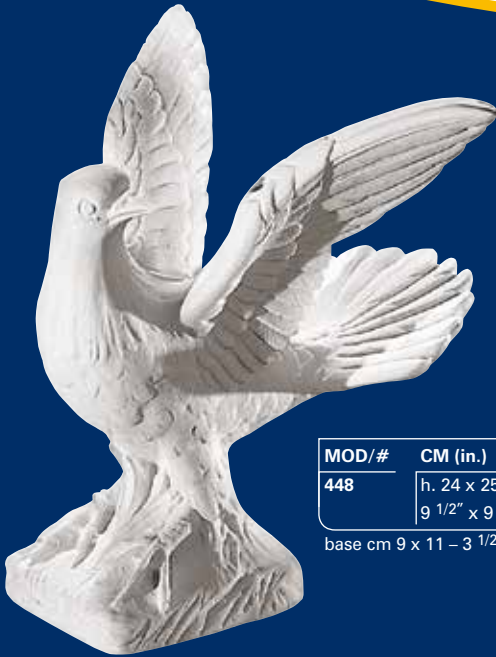

Statues - Statuen - Estatuas - Statues - Statue

MOD/#	CM (in.)	KG/LBS
448	h. 24 x 25 x 22	2,5
	9 1/2" x 9 7/8" x 8 5/8"	5,51

base cm 9 x 11 - 3 1/2" x 4 3/8"